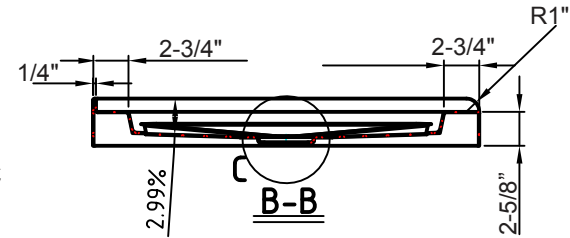

6030L-W Rectangle Base with Left Drain

CRAFT+MAIN CUPC
6030L

Made in China
Manufacture date

Description	Shower Base
Material	acrylic
Bottom Slope	2%~4%
Dimensions	inch

CRAFT + MAIN™

6241 Northwind Parkway Hobart, IN 46342
1.888.620.3667