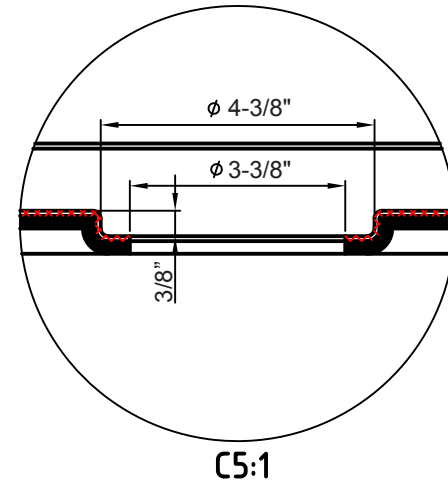

6030L-W Rectangle Base with Left Drain

CRAFT+MAIN CUPC
6030L

Made in China
Manufacture date

Description	Shower Base
Material	acrylic
Bottom Slope	2%~4%
Dimensions	inch

CRAFT + MAIN™

6241 Northwind Parkway Hobart, IN 46342
1.888.620.3667