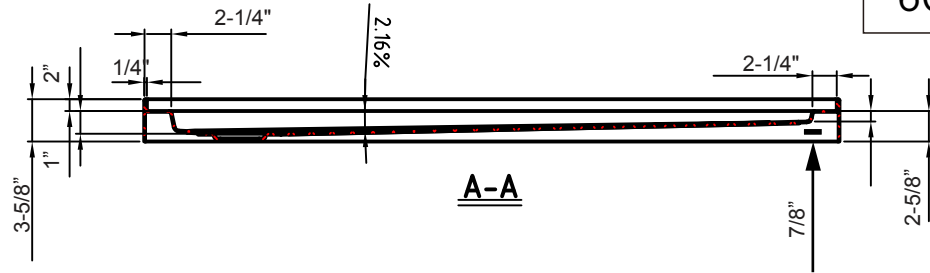

6030L-W Rectangle Base with Left Drain

CRAFT+MAIN CUPC
6030L

Made in China
Manufacture date

Description	Shower Base
Material	acrylic
Bottom Slope	2%~4%
Dimensions	inch

CRAFT + MAIN™

6241 Northwind Parkway Hobart, IN 46342
1.888.620.3667