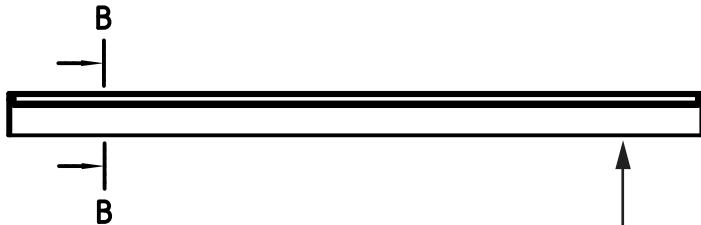

6030L-W Rectangle Base with Left Drain

CRAFT+MAIN CUPC
6030L

Made in China
Manufacture date

Description	Shower Base
Material	acrylic
Bottom Slope	2%~4%
Dimensions	inch

CRAFT + MAIN™

6241 Northwind Parkway Hobart, IN 46342
1.888.620.3667