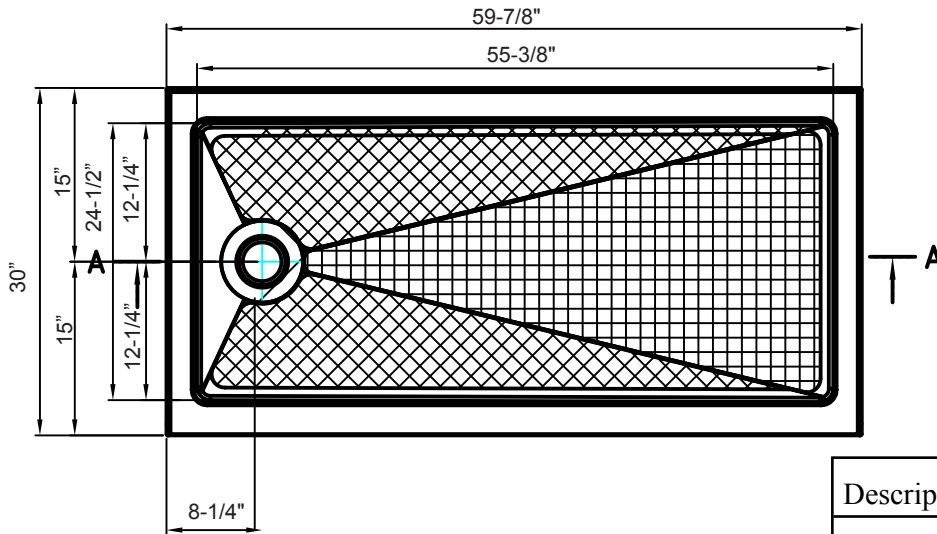

6030L-W Rectangle Base with Left Drain

CRAFT+MAIN CUPC
6030L

Made in China
Manufacture date

Description	Shower Base
Material	acrylic
Bottom Slope	2%~4%
Dimensions	inch

CRAFT + MAIN™

6241 Northwind Parkway Hobart, IN 46342
1.888.620.3667