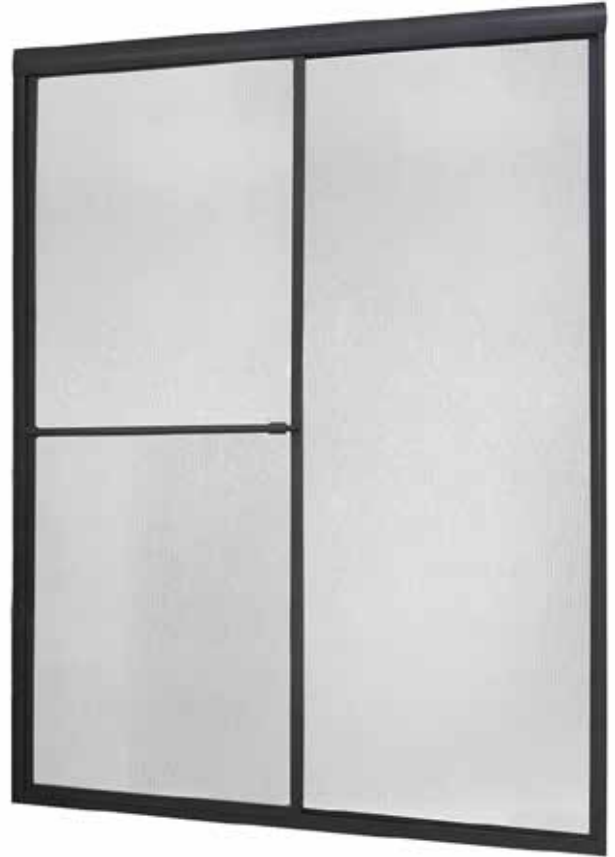

FRAMED SLIDING SHOWER DOOR

Model# TDSS6070-RN-OR

FITS OPENING 56" TO 60"W X 70"H

- Rain Glass
- Oil Rubbed Bronze Finish
- Tempered safety glass
- An anodized aluminum frame
- Towel bar on outside panel and knob on inside panel
- Rounded header
- Easy clean bottom track
- Up to 3/4" adjustment for out of square walls
- Doors are backed by a Limited Lifetime Warranty
- WAMM®: We All Make Mistakes®! Program

Rain

Oil Rubbed Bronze