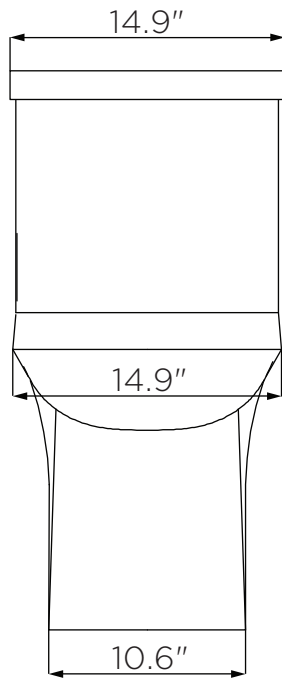

FOREMOST®

Elongated 1-Piece Toilet

Model TL-8423HC-EW-FM
1.28Gpf (4.8Lpf)

TOP VIEW

FRONT VIEW

SIDE VIEW