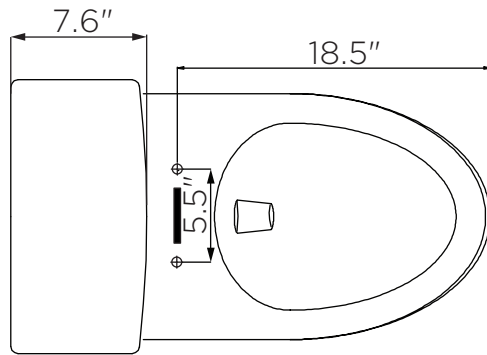

FOREMOST®

Elongated 1-Piece Toilet

Model TL-8423HC-EW-FM
1.28Gpf (4.8Lpf)

TOP VIEW

FRONT VIEW

SIDE VIEW