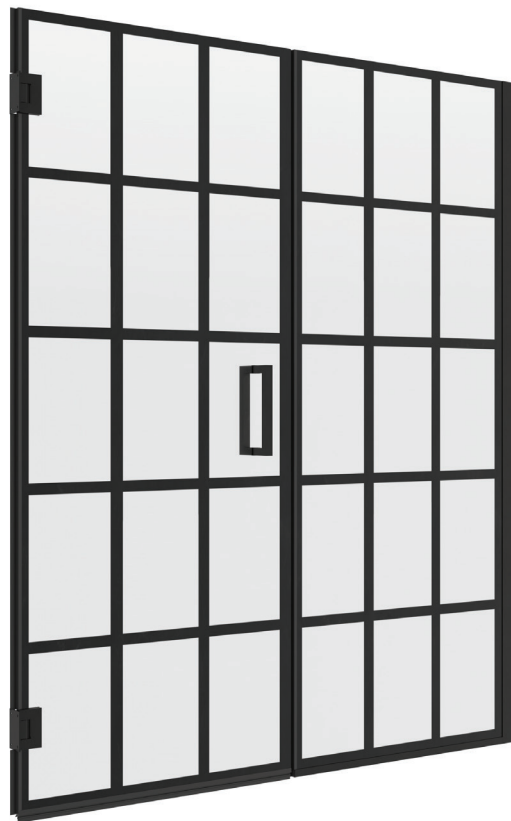

# 3/8" FRAMELESS HINGE SHOWER DOOR & INLINE PANEL

Model #: MRHG6074-GR-MB

FITS OPENING: 58-1/2" to 60"W x 74"H

Clear Glass with durable black screen-printed industrial windowpane

Matte Black Finish

3/8" tempered safety glass

Through-the-glass mitered handle

Hinge system up to 1-1/2" opening adjustment on panel side

Can be installed hinge right or left off of wall only

H2OFF® Clean Glass Technology is applied to the inside surface of the glass. Backed by a 5-Year Warranty

Clear Glass Grid Pattern

Matte Black